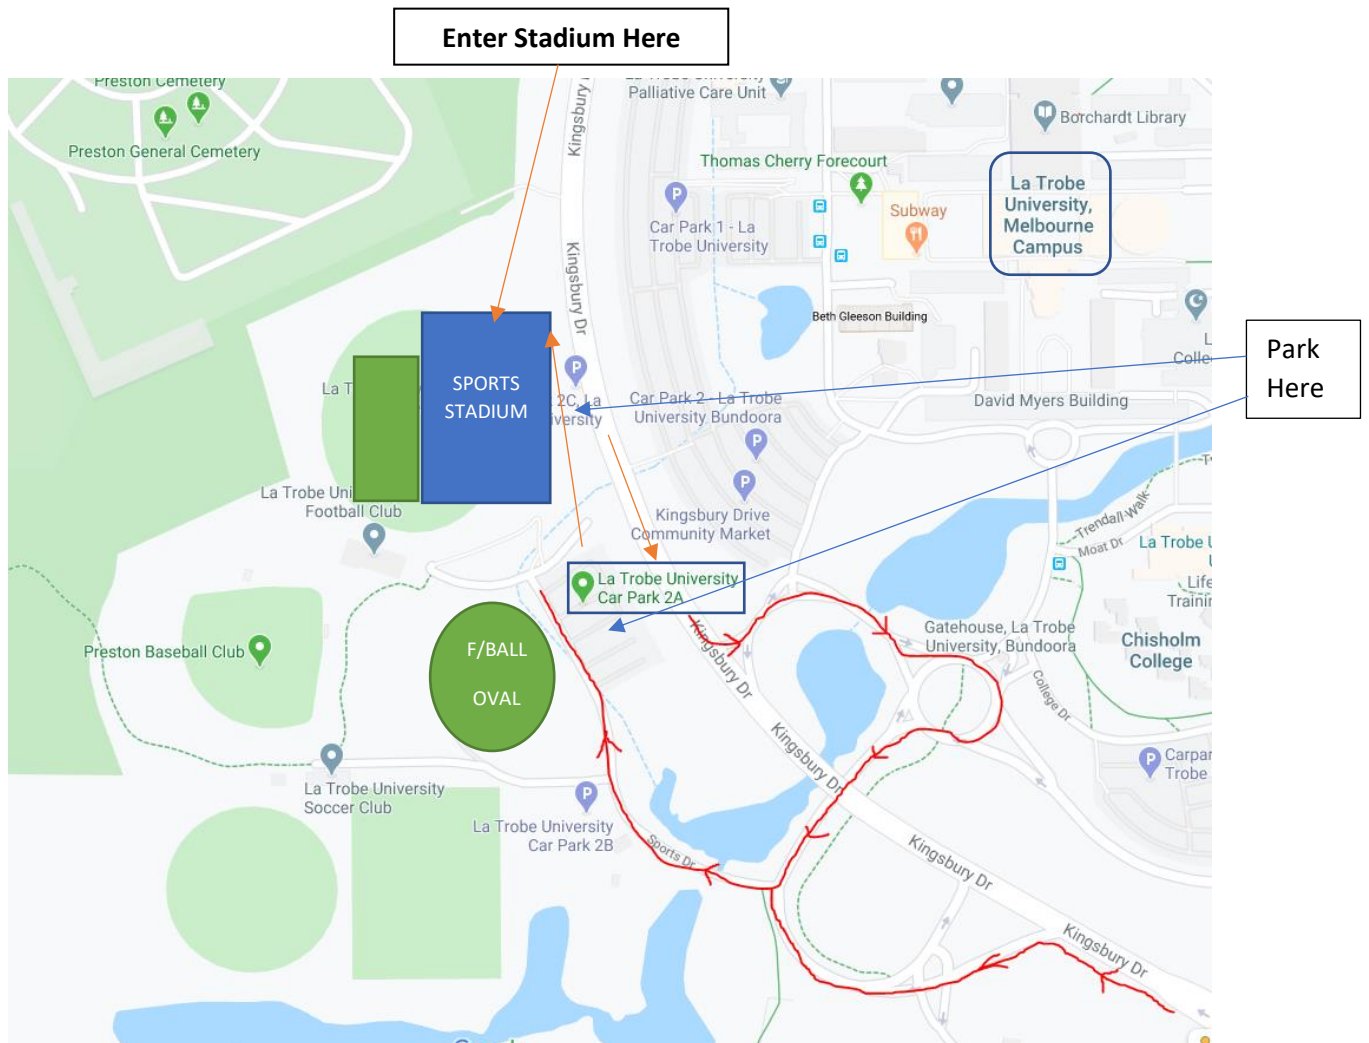

## Directions to NFNL / AFL Vic Offices at the new Latrobe Uni Sports Park

- Follow red line along Kingsbury Drive from either direction.
- **The best parking is in carpark 2A or 2C**, then walk along the front of the New Stadium to the entrance on the opposite side of the building (Kingsbury Dr side).